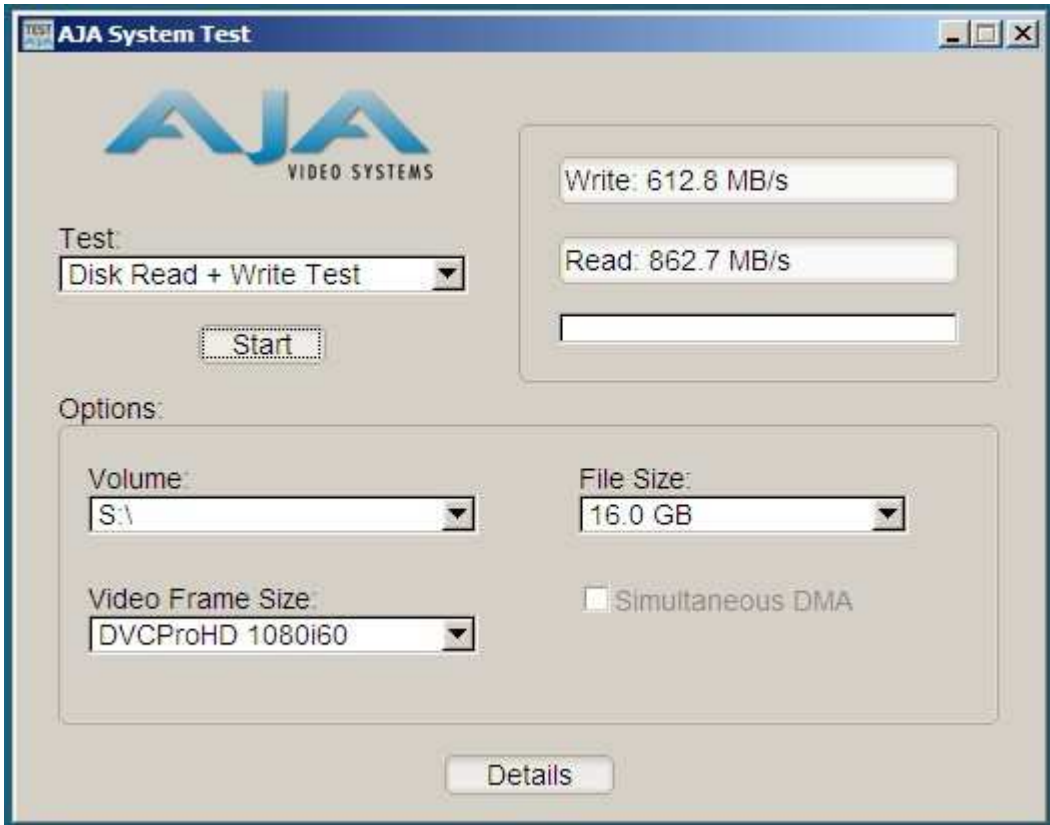

AJA system test showing 612.8MB/s write and 862.7 MB/s disk read for DVCProHD 1080i60 video frames with 16GB files size.