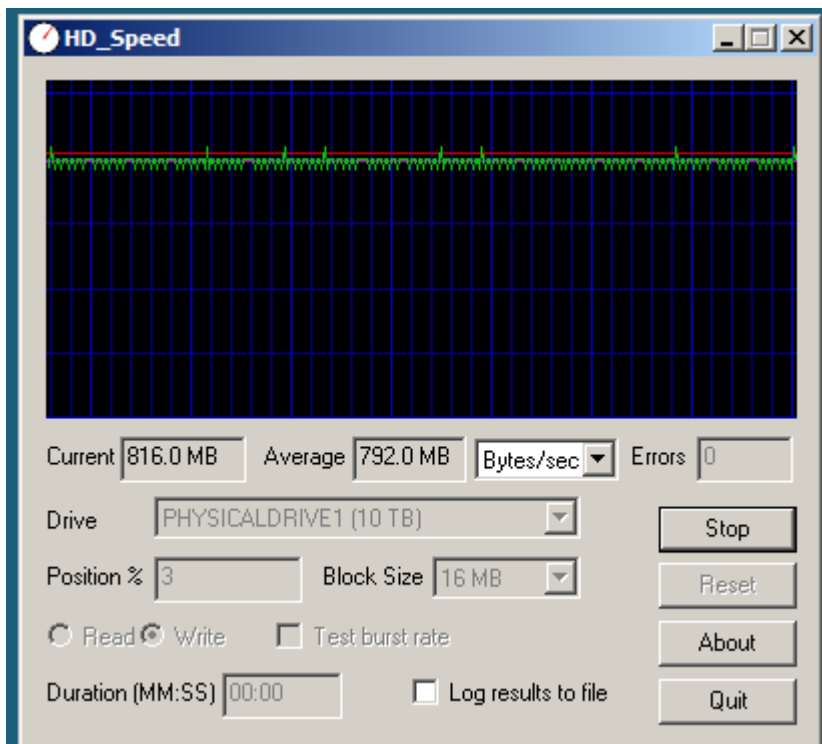

From HD\_Speed test showing 1.1GByte/sec for the 9.8TB capacity disk array at RAID 6.

From HD\_Speed test showing 792.0MByte/sec for the 9.8TB capacity disk array at RAID 6.

AJA system test showing 684.4MB/s write and 991.2MB/s disk read for 1920x1080 8-bit video frames with 16GB files size.

AJA system test showing 688.8MB/s write and 1007.6 MB/s disk read for 1920x1080 10-bit video frames with 16GB files size.

AJA system test showing 612.8MB/s write and 862.7 MB/s disk read for DVCProHD 1080i60 video frames with 16GB files size.