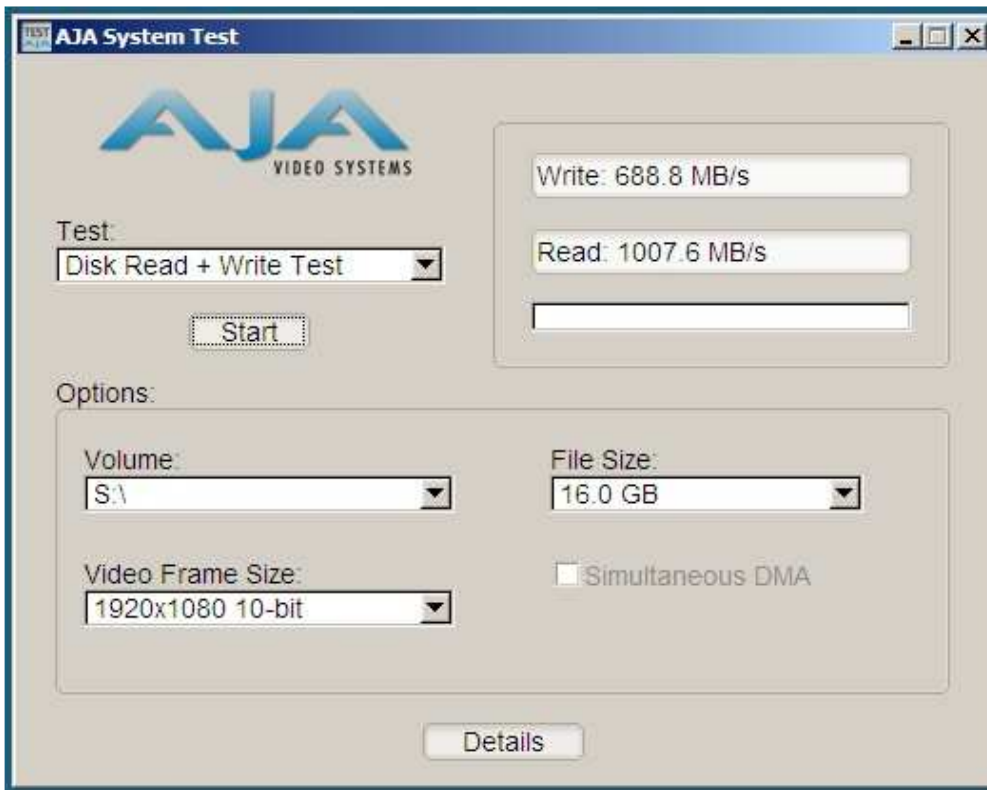

AJA system test showing 688.8MB/s write and 1007.6 MB/s disk read for 1920x1080 10-bit video frames with 16GB files size.