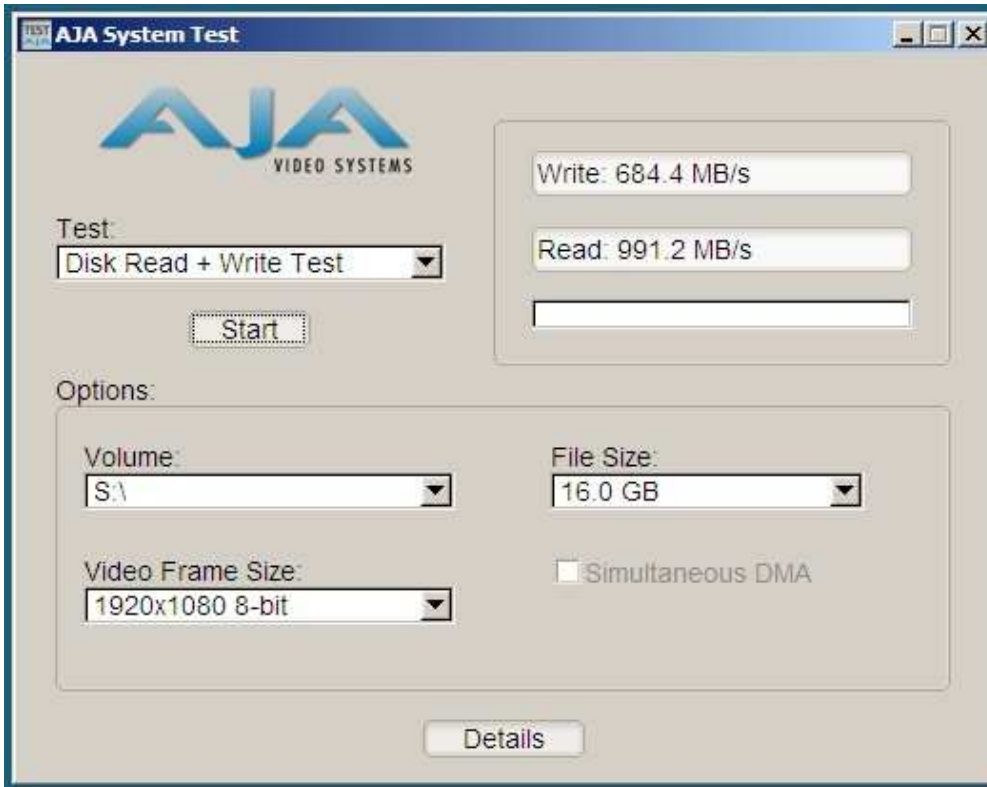

AJA system test showing 684.4MB/s write and 991.2MB/s disk read for 1920x1080 8-bit video frames with 16GB files size.