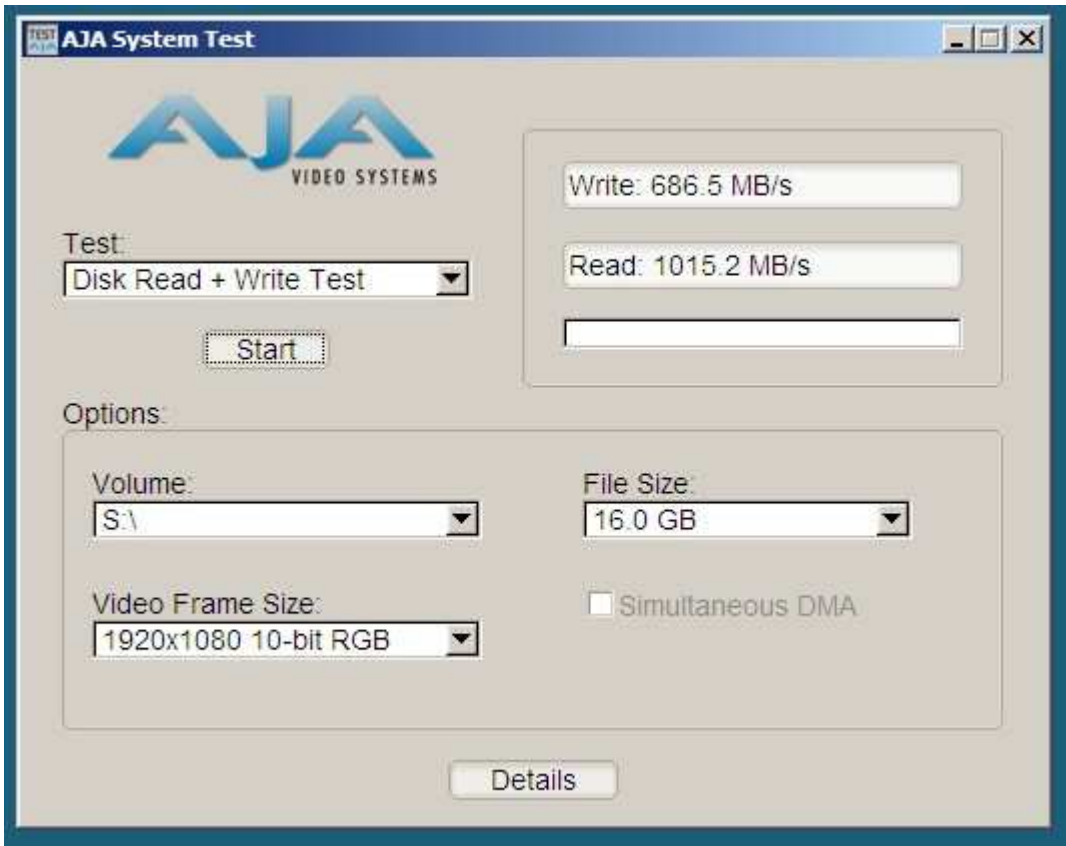

AJA system test showing 686.5MB/s write and 1015.2 MB/s disk read for 1920x1080 10-bit RGB video frames with 16GB files size.