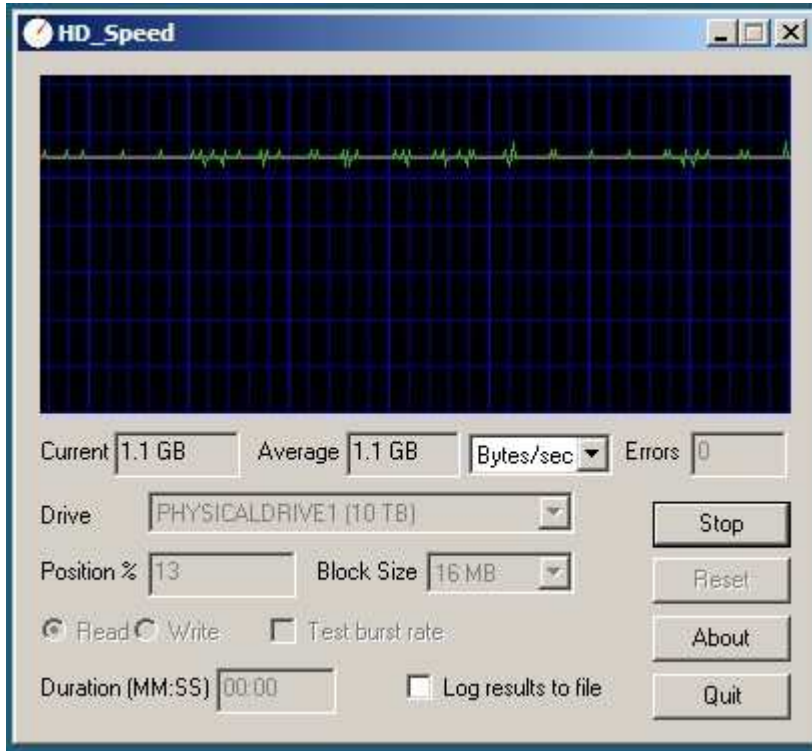

From HD\_Speed test showing 1.1GByte/sec for the 9.8TB capacity disk array at RAID 6.

From HD\_Speed test showing 792.0MByte/sec for the 9.8TB capacity disk array at RAID 6.

AJA system test showing 684.4MB/s write and 991.2MB/s disk read for 1920x1080 8-bit video frames with 16GB files size.

AJA system test showing 688.8MB/s write and 1007.6 MB/s disk read for 1920x1080 10-bit video frames with 16GB files size.

AJA system test showing 612.8MB/s write and 862.7 MB/s disk read for DVCProHD 1080i60 video frames with 16GB files size.